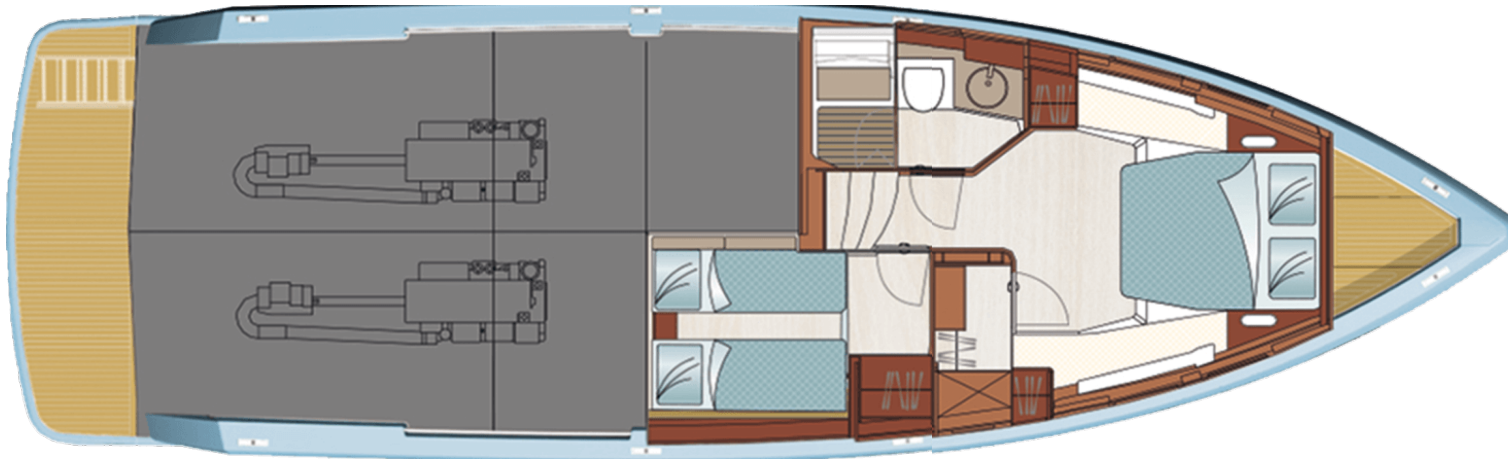

YOUR FJORD 52 OPEN CABIN LAYOUT

B1

Guest cabin with twin berths, 1 wardrobe and storage, 1 bed table

A1

Master cabin with double berth incl 2 integrated drawers, two lockers, two bedside tables and a walk-in wardrobe. 3 skylights, 2 openable. Fully equipped head with separate shower stall with rain and handheld shower and comfort seat with wood cover.