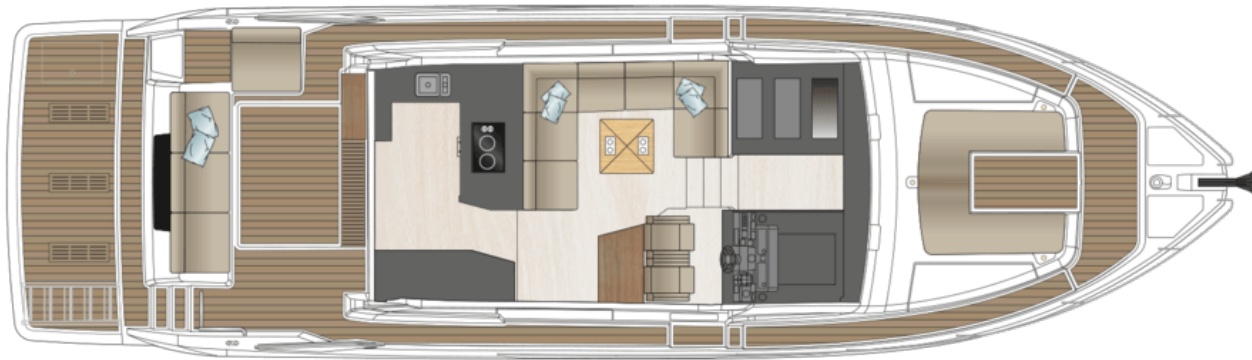

YOUR SEALINE C530 CABIN LAYOUT

E1

E1: Saloon with two sofas, convertible into U-shaped sofa. Pilot and copilot seats with sideboard behind. Galley with stowage, fridge with freezer compartment, ceramic electric stove - 2 burners, microwave with grill and sink with draining basin.