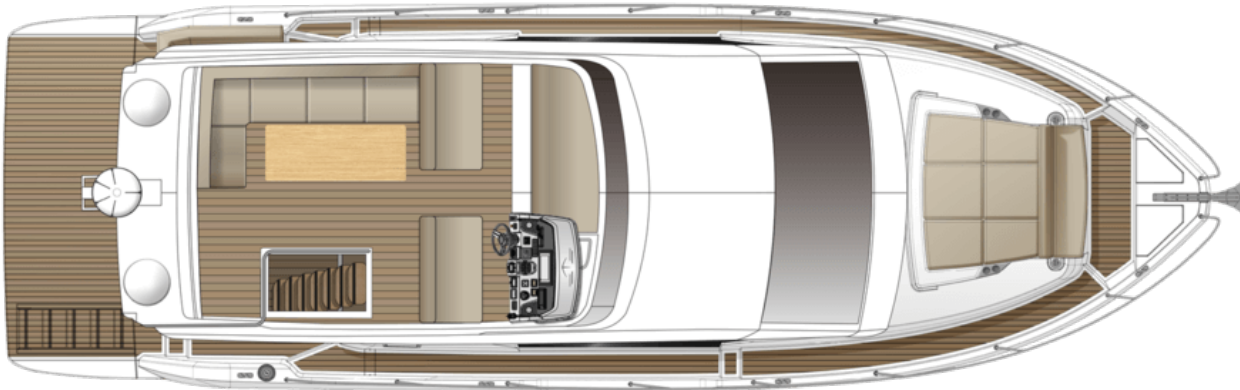

YOUR SEALINE F430 CABIN LAYOUT

D1

D1: Flybridge with 2 pilot seats and 2 copilot seats. "U"-shaped sofa with storage underneath and foldable cockpit table with cover. Sunbed at bow. Roll bar in GRP for instrumentation, anchor and steaming light and flag hooks. Handrail on entrance and stair to cockpit. Acrylic windshield and stainless steel railing around the flybridge.