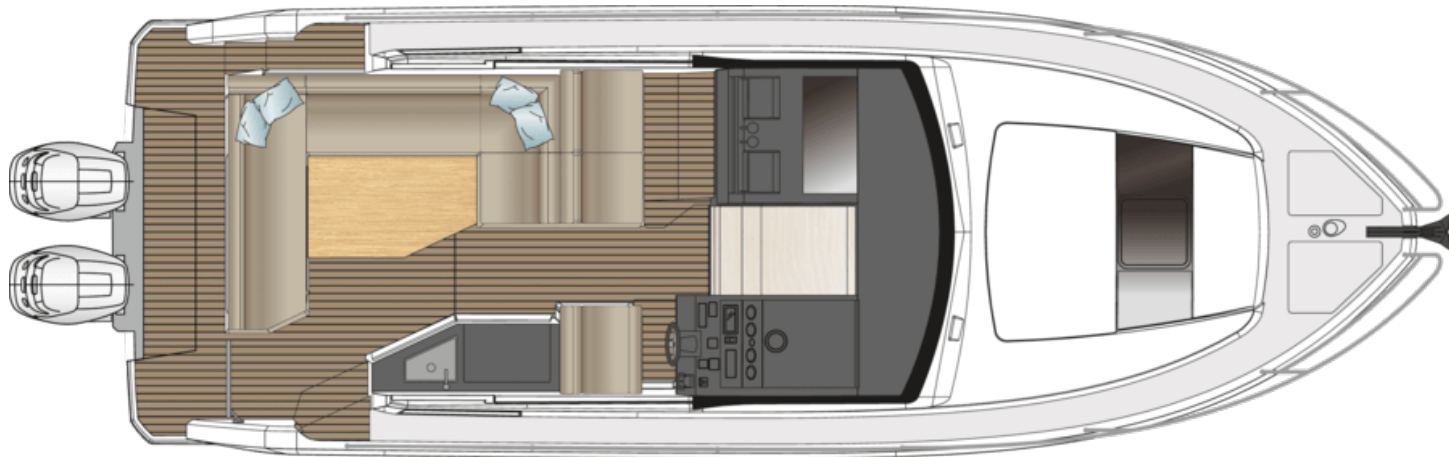

YOUR SEALINE S330V CABIN LAYOUT

D1

Seating "U"-shaped bench with fixed backrest and table with fixed leg. Manual bimini. External galley with sink, cold and hot water and storage. Pilot seat plus 2 copilot seats.