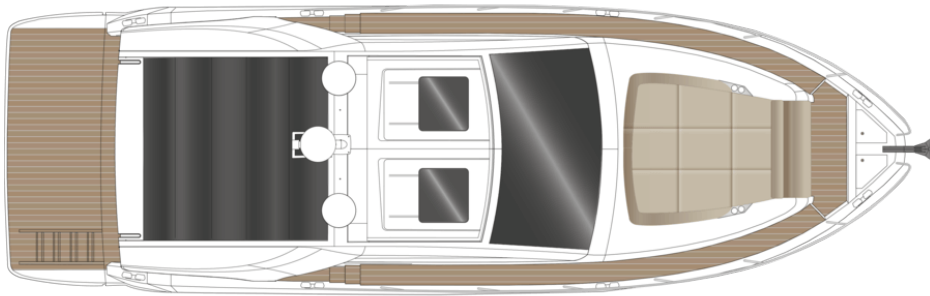

YOUR SEALINE S430 CABIN LAYOUT

A1

GRP cockpit roof with 2 manual hatches